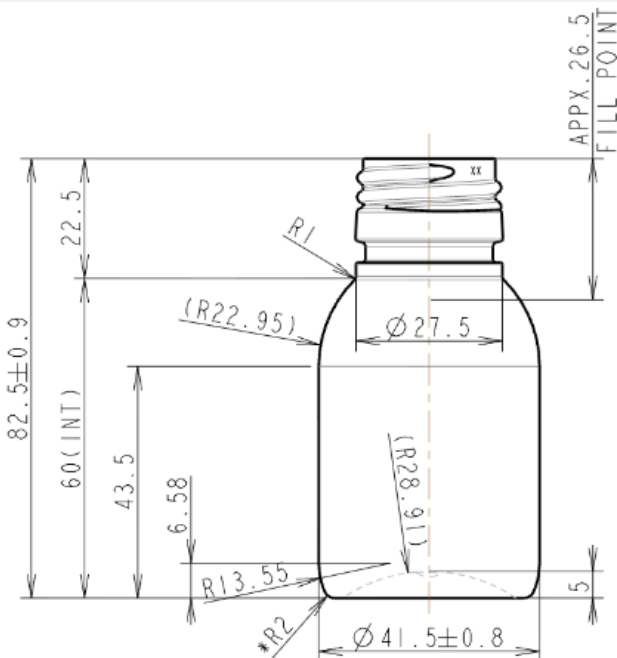

Food contact statement

We hereby confirm that this product complies with the requirements of the European legislation (EU) no 10/2011 and all its amendments for plastics used in contact with food.

Storage

Please be aware that these products are handled and stored correctly in order to ensure the safety and quality of our products. When storing this product, please avoid excessive force and storage above 40 degrees Celsius (86 degrees Fahrenheit).